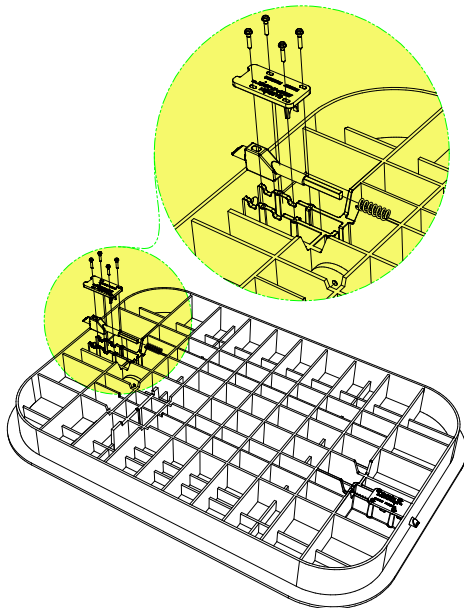

Drop-N-Lock™ Automatic Security *For Communication Handhole Covers*

The DROP-N-LOCK tamper resistant locking device is one of the most innovative in the industry. It has the flexibility of retro fitting existing boxes already in the field (with minor modifications) and it is available in a variety of sizes.

Features & Benefits

- Drop and go audible locking engagement
- No hardware to lose or locking tool needed
- Access point not readily apparent
- Vandal resistant drop “locking mechanism”
- Ability to retrofit existing boxes in the field
- Bi-directional dual entry cover*
- Manufactured with proven high strength components
- Stainless Steel hardware for increased durability and weather resistance
- Unlocked with common tools carried by technicians