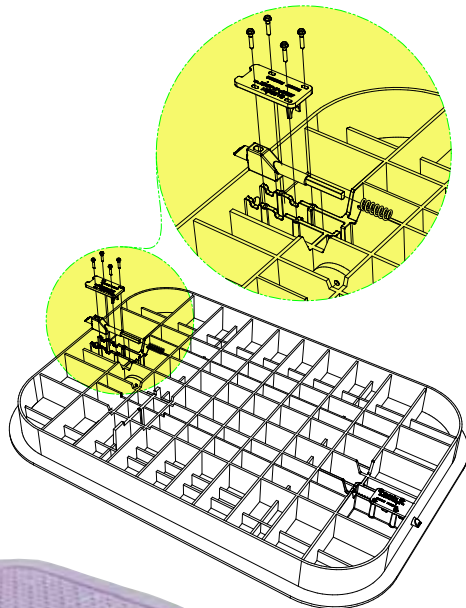

### *For Irrigation and Water Boxes*

The DROP-N-LOCK tamper resistant locking device is one of the most innovative in the industry. It has the flexibility of retro fitting existing boxes already in the field (with minor modifications) and it is available in a variety of sizes.