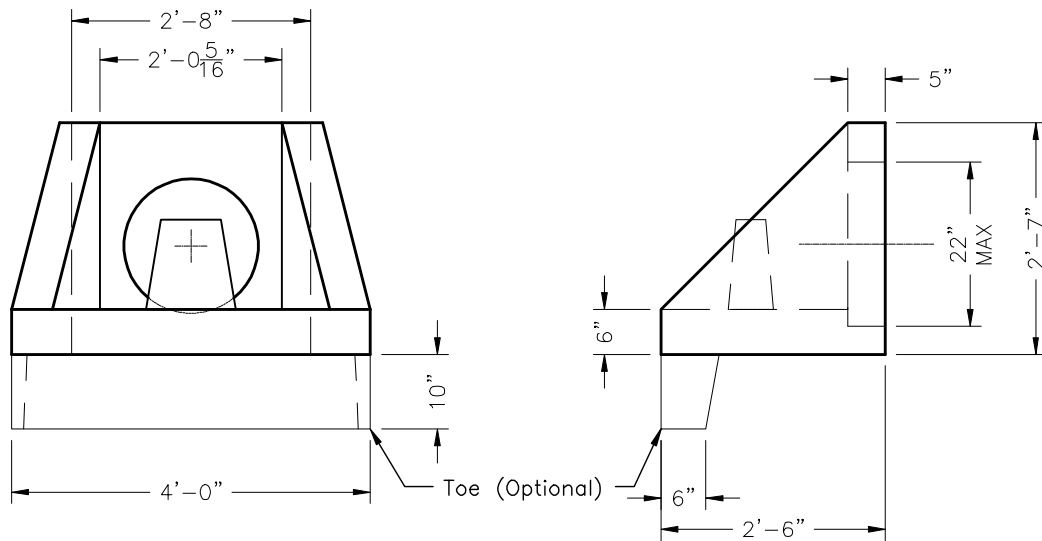

3828TM4HDWLDIS
4' WINGED HEADWALL W DISSIPATOR

NOTES:

1. Available with Standard Openings or CMP Pipe Cast-in.
2. Special Shapes & Openings Available on Request.

Size	4'
Max. CMP	18"
Max. RCP	15"
WT. /#	1090
WT. /# W/Toe	1360

ELEVATION A-A

ELEVATION B-B

Scale: 1/2"=1'-0"