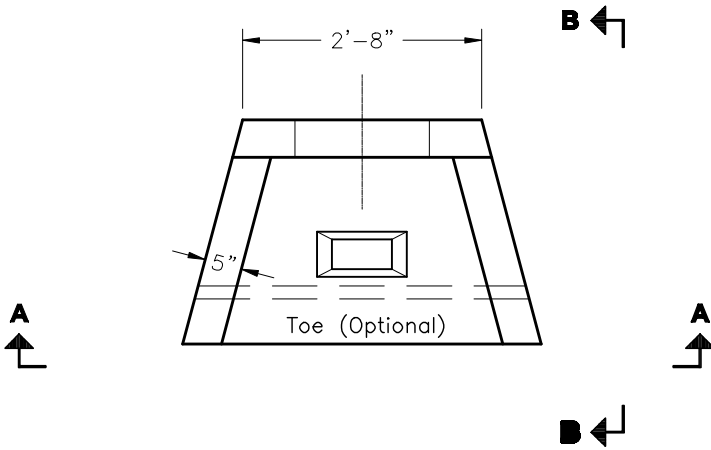

3828TM4HDWLDIS
4' WINGED HEADWALL W DISSIPATOR

NOTES:

1. Available with Standard Openings or CMP Pipe Cast-in.
2. Special Shapes & Openings Available on Request.

Size	4'
Max. CMP	18"
Max. RCP	15"
WT. /#	1090
WT. /# W/Toe	1360

ELEVATION A-A

ELEVATION B-B

Scale: 1/2"=1'-0"