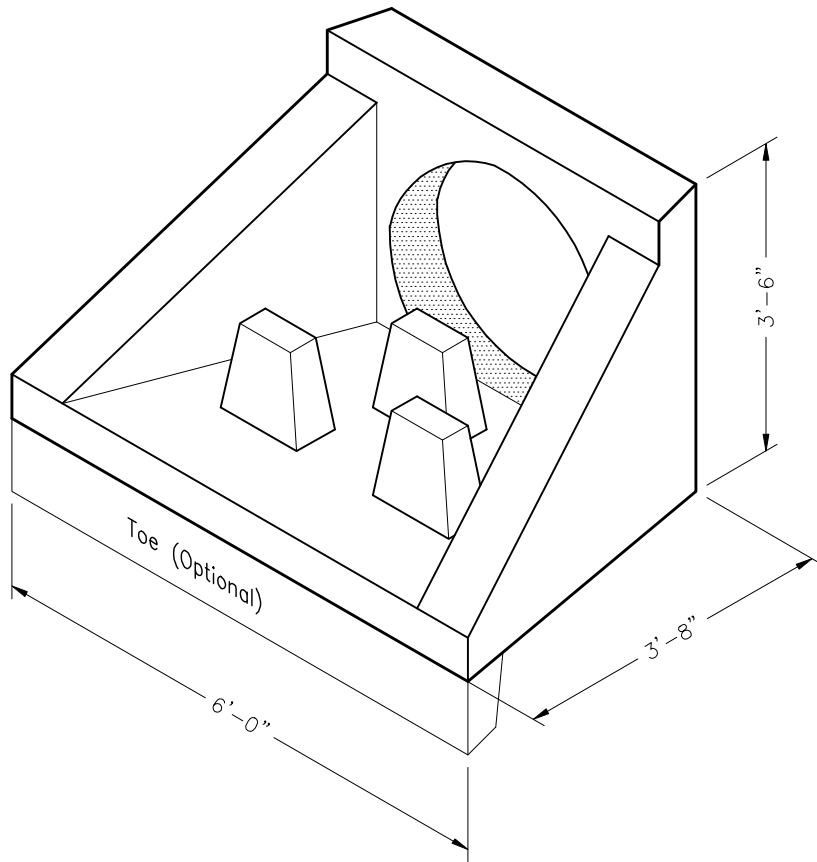

382STM6HDWLDIS
6' WINGED HEADWALL W/ DISSIPATORS

www.oldcastle-precast.com
5900 East Division Street
Lebanon, Tennessee 37090

Phone (615) 453-6111
Fax (615) 453-6080

ITEMS ARE SUBJECT TO CHANGE WITHOUT NOTICE.
FOR DETAILS SEE REVERSE SIDE.