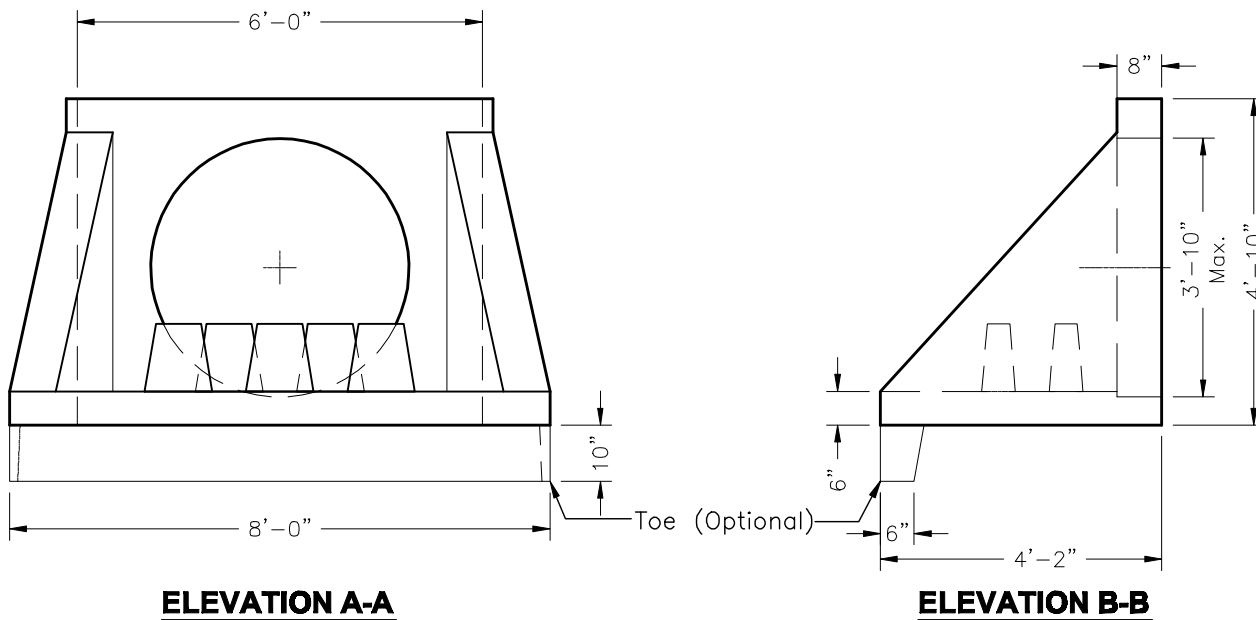

382STM8HDWLDIS
8' WINGED HEADWALL W/DISSIPATORS

Size	8'
Max. CMP	42"
Max. RCP	36"
WT./#	5965
WT./# W/Toe	6315

Scale: 3/8"=1'-0"