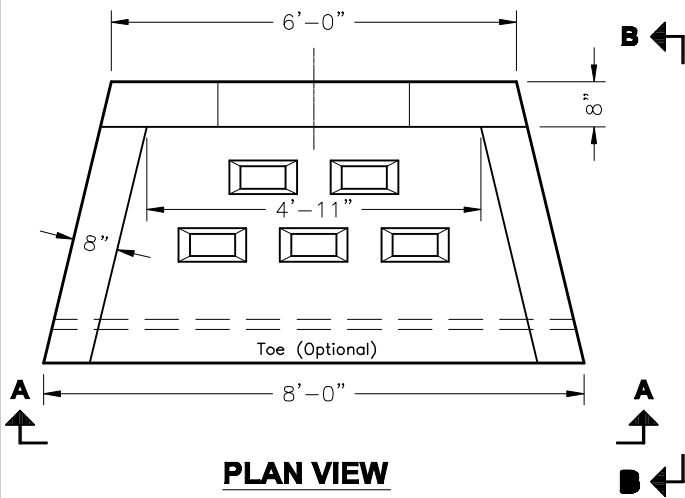

382STM8HDWLDIS
8' WINGED HEADWALL W/DISSIPATORS

Size	8'
Max. CMP	42"
Max. RCP	36"
WT./#	5965
WT./# W/Toe	6315

Scale: 3/8"=1'-0"