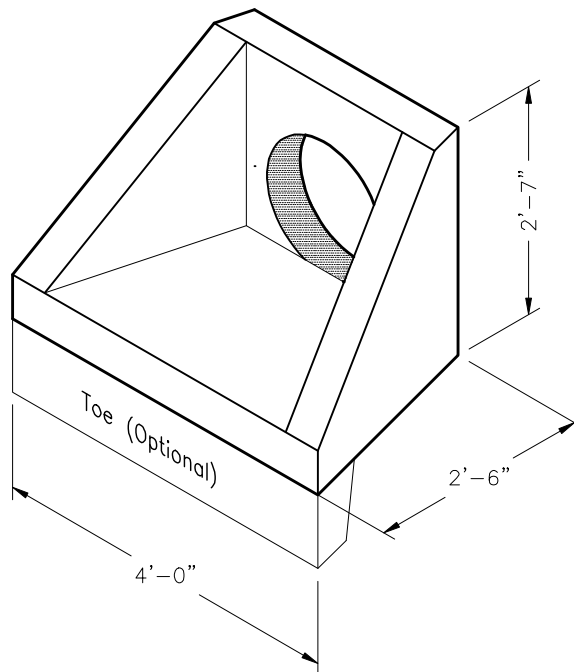

**382STM4HDWL  
4' WINGED HEADWALL**

www.oldcastle-precast.com  
5900 East Division Street  
Lebanon, Tennessee 37090

Phone (615) 453-6111  
Fax (615) 453-6080

**ITEMS ARE SUBJECT TO CHANGE WITHOUT NOTICE.  
FOR DETAILS SEE REVERSE SIDE.**