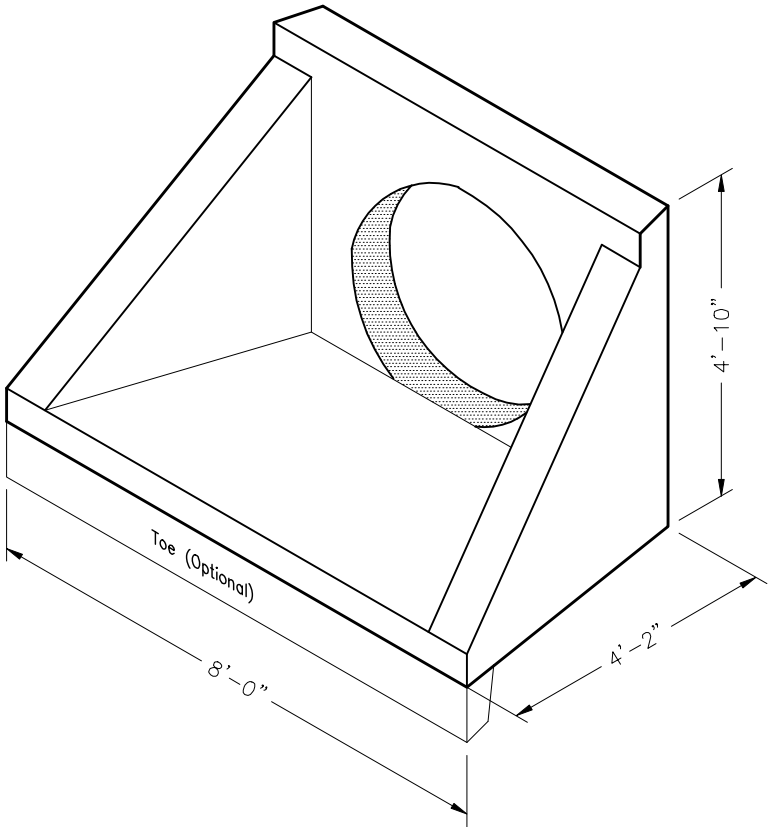

382STM8HDWL
8' WINGED HEADWALL

Oldcastle® Precast, Inc.

www.oldcastle-precast.com
5900 East Division Street
Lebanon, Tennessee 37090

Phone (615) 453-6111
Fax (615) 453-6080

ITEMS ARE SUBJECT TO CHANGE WITHOUT NOTICE.
FOR DETAILS SEE REVERSE SIDE.