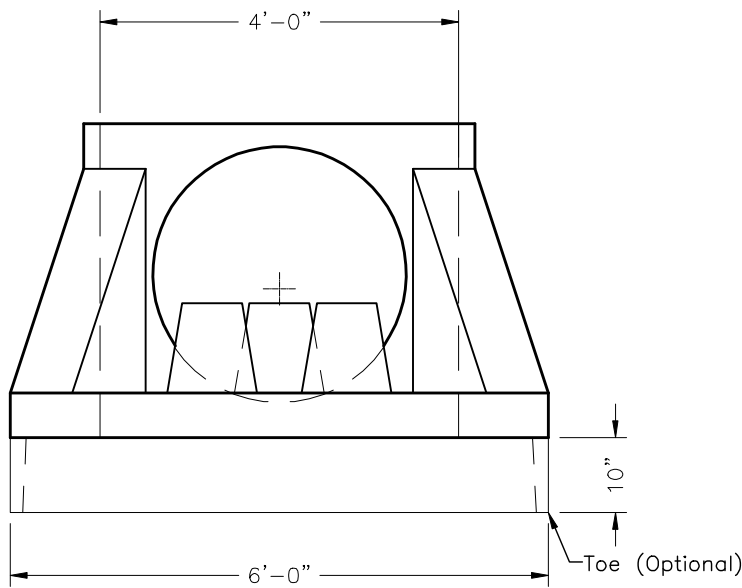

3825TM6HDDIS
6' WINGED HEADWALL W/DISSIPATORS

Size	6'
Max. CMP	30"
Max. RCP	24"
WT./#	3210
WT./# W/Toe	3620

ELEVATION A-A

ELEVATION B-B

Scale: 1/2"=1'-0"