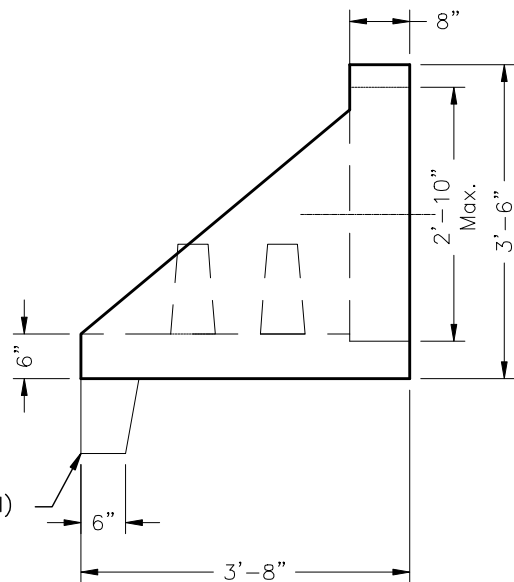

3825TM6HDDIS
6' WINGED HEADWALL W/DISSIPATORS

Size	6'
Max. CMP	30"
Max. RCP	24"
WT./#	3210
WT./# W/Toe	3620

ELEVATION A-A

ELEVATION B-B

Scale: 1/2"=1'-0"