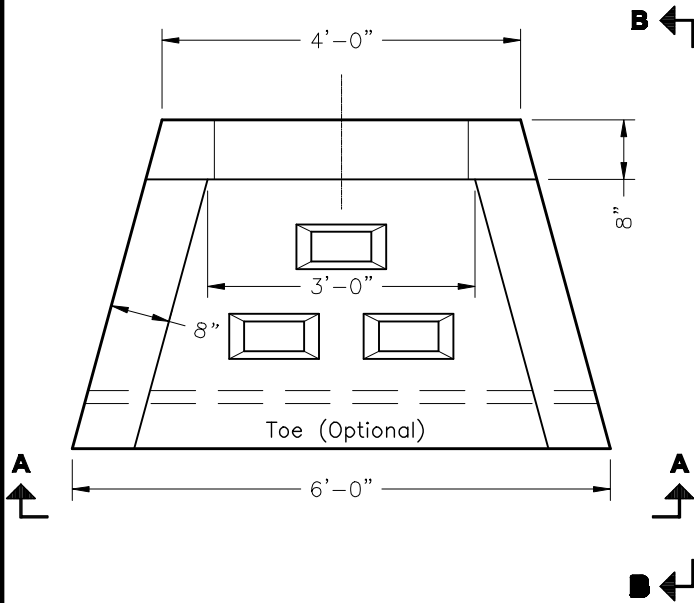

3825TM6HDDIS
6' WINGED HEADWALL W/DISSIPATORS

Size	6'
Max. CMP	30"
Max. RCP	24"
WT./#	3210
WT./# W/Toe	3620

ELEVATION A-A

ELEVATION B-B

Scale: 1/2"=1'-0"