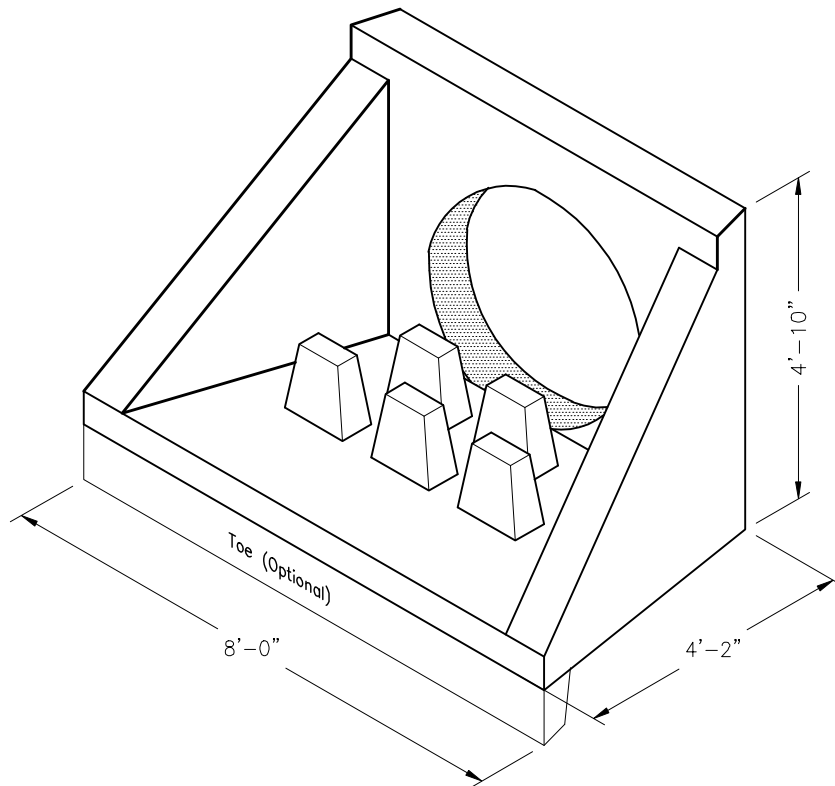

382STM8HDWLDIS
8' WINGED HEADWALL W/DISSIPATORS

www.oldcastle-precast.com

5900 East Division Street Phone (615) 453-6111
Lebanon, Tennessee 37090 Fax (615) 453-6080

ITEMS ARE SUBJECT TO CHANGE WITHOUT NOTICE.
FOR DETAILS SEE REVERSE SIDE.