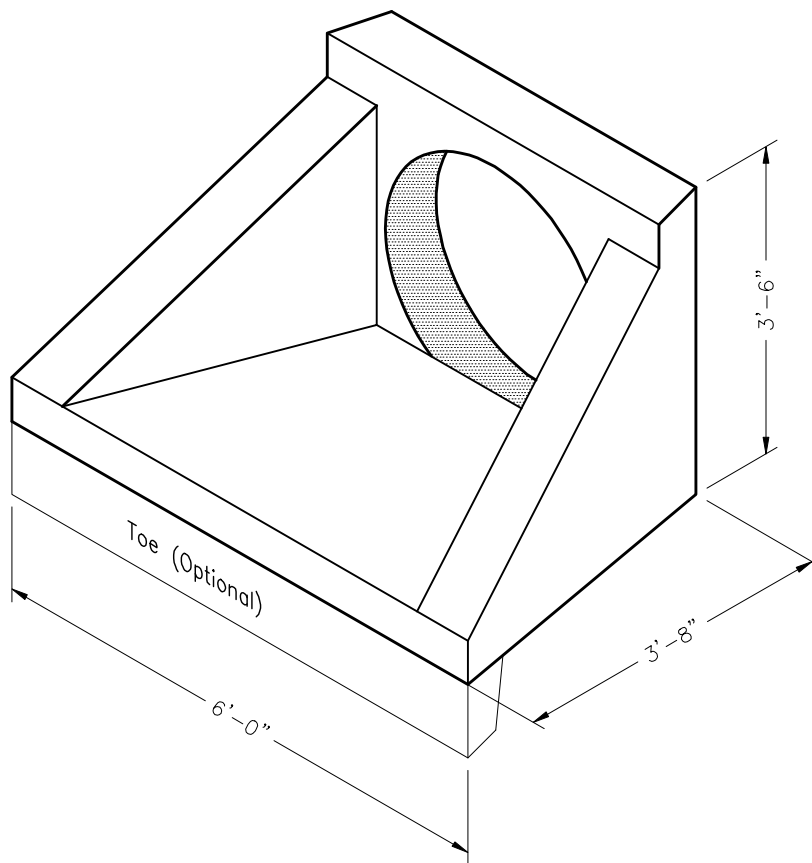

**382STM6HDWL  
6' WINGED HEADWALL**

www.oldcastle-precast.com  
5900 East Division Street  
Lebanon, Tennessee 37090

Phone (615) 453-6111  
Fax (615) 453-6080

**ITEMS ARE SUBJECT TO CHANGE WITHOUT NOTICE.  
FOR DETAILS SEE REVERSE SIDE.**