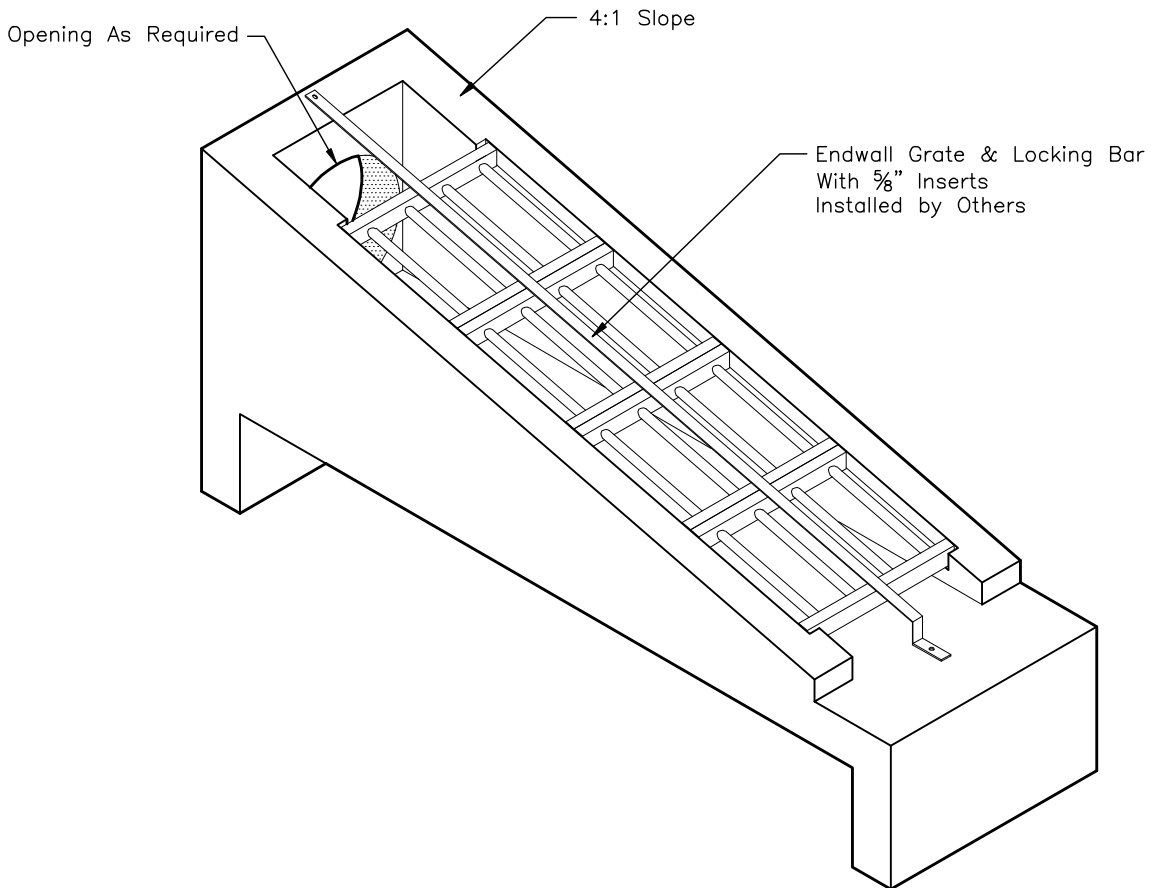

**382STMDPE4U24**  
**D-PE-4U State Endwall for 24**

www.oldcastle-precast.com  
5900 East Division Street  
Lebanon, Tennessee 37090

Phone (615) 453-6111  
Fax (615) 453-6080

**ITEMS ARE SUBJECT TO CHANGE WITHOUT NOTICE.  
FOR DETAILS SEE REVERSE SIDE.**