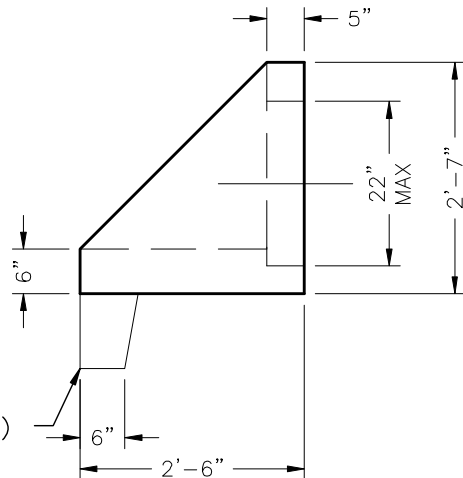

3828TM4HDWL
4' WINGED HEADWALL

NOTES:

1. Available with Standard Openings or CMP Pipe Cast-in.
2. Special Shapes & Openings Available on Request.

Size	4'
Max. CMP	18"
Max. RCP	15"
WT. /#	1090
WT. /# W/Toe	1360

ELEVATION A-A

ELEVATION B-B

Scale: 1/2"=1'-0"