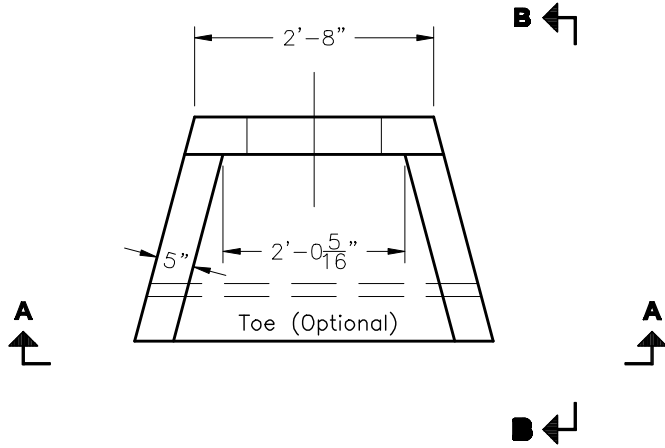

3828TM4HDWL
4' WINGED HEADWALL

NOTES:

1. Available with Standard Openings or CMP Pipe Cast-in.
2. Special Shapes & Openings Available on Request.

Size	4'
Max. CMP	18"
Max. RCP	15"
WT. /#	1090
WT. /# W/Toe	1360

ELEVATION A-A

ELEVATION B-B

Scale: 1/2"=1'-0"