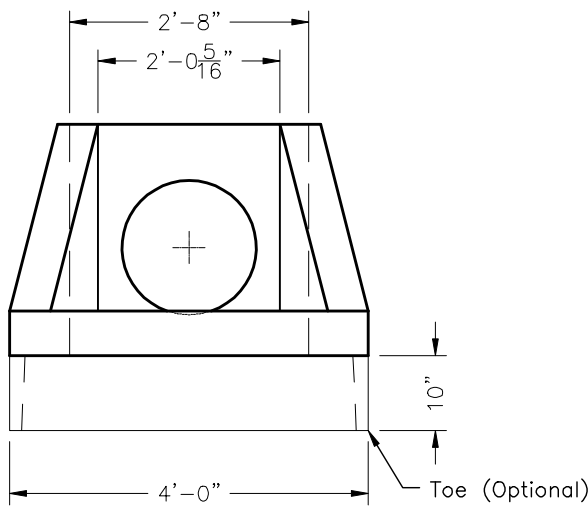

3828TM4HDWL
4' WINGED HEADWALL

NOTES:

1. Available with Standard Openings or CMP Pipe Cast-in.
2. Special Shapes & Openings Available on Request.

Size	4'
Max. CMP	18"
Max. RCP	15"
WT. /#	1090
WT. /# W/Toe	1360

ELEVATION A-A

ELEVATION B-B

Scale: 1/2"=1'-0"