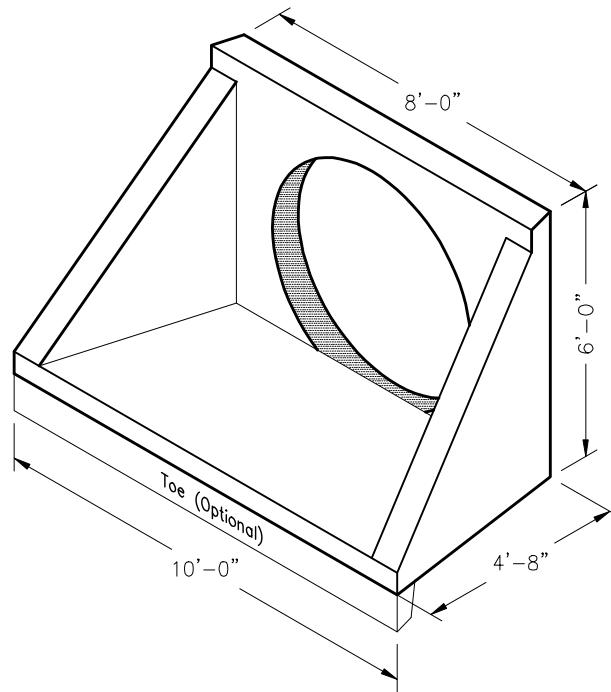

382STM10HDWL
10' WINGED HEADWALL

www.oldcastle-precast.com
5900 East Division Street
Lebanon, Tennessee 37090

Phone (615) 453-6111
Fax (615) 453-6080

ITEMS ARE SUBJECT TO CHANGE WITHOUT NOTICE.
FOR DETAILS SEE REVERSE SIDE.