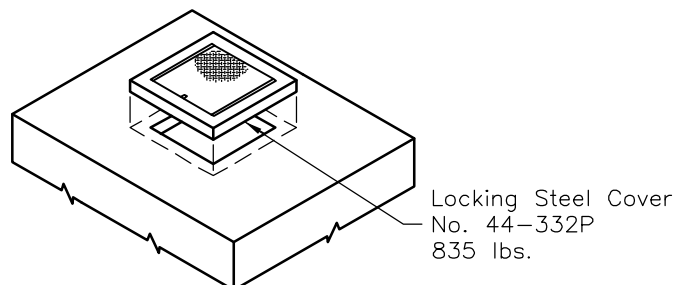

OPTIONAL RISERS
(For available riser extensions see Risers section)

OPTIONAL COVERS
(For other available covers see Covers section)

SCALE: 1/4" = 1'-0"

 Oldcastle Precast® Utility Vault 411 E. Frye Rd., Chandler, Arizona 85225 Tel: (480) 963-2678 Fax: (480) 899-1937	810-LA	10'-0" x 8'-0" x 7'-0" ID ELECTRICAL VAULT STANDARD LAYOUT Copyright © 2008 Oldcastle Precast, Inc.
	FILE NAME: 040UEE810LAI.DWG	
	ISSUE DATE: JUNE, 2001	
	www.oldcastleprecast.com	